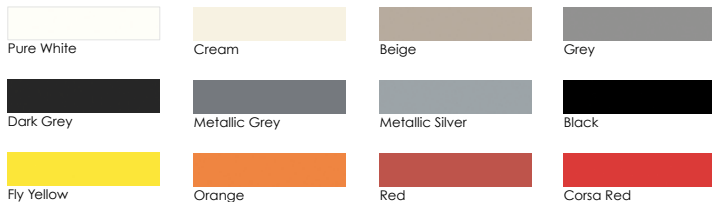

GLOW PANELS

—WRITEABLE SURFACES—

SOELBERG
INDUSTRIES

GLOW PANELS

Reflective High Gloss Writeable Surfaces that let your walls do the talking.

GLOW PANELS Color Collection

GLOW MARKERBOARD PANELS | Size Options

36" x 24"	48" x 36"	60" x 42"	60" x 48"
72" x 48"	84" x 48"	96" x 48"	

Glow Markerboard panels are 3/4" thick and acrylic face finished only with melamine backing. Select from Standoff or ZClip hardware options.

Glow Privacy panels are 3/4" thick and acrylic face and back finished. Select black, grey or white Standing Hardware. Panels longer than 48" will require 3 or more Standing Hardware bases.

to see more visit soelbergi.com