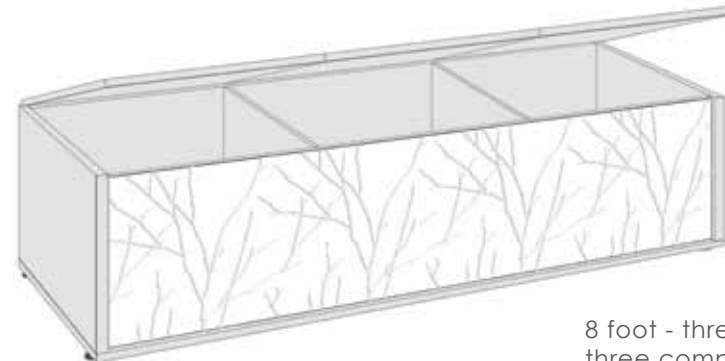

### textured storage bench

This bench has a soft-close hinged top(s) to allow for storage inside of the bench. It also includes lid-stay hardware to allow for easy accessibility to stored items. This style has texture on just the front of the bench.

4 foot - one lid and one compartment

6 foot - two lids and two compartments

8 foot - three lids and three compartments

Texture Pattern: Stricia  
Texture Finish: Shimmer  
Case Finish: Shimmer