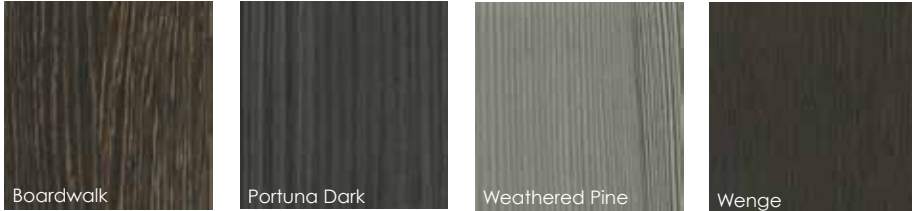

textured wood grains