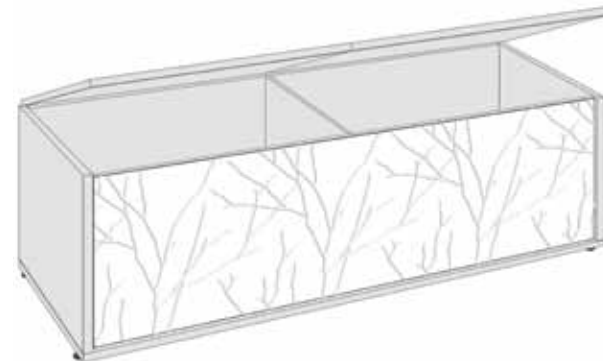

6 foot - two lids and two compartments