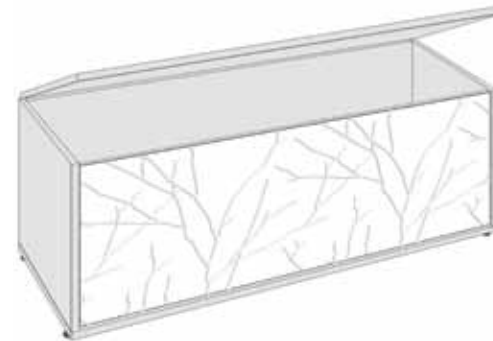

### textured bench one

This style has a fixed top and is just for seating. There is texture on just the front of this model. The back side of this model matches the sides and top.

### textured bench two

This style has a fixed top and is just for seating. There is texture on the front and back side of this model. It is ideal for open seating where the bench can be approached from all sides.

### textured storage bench

This bench has a soft-close hinged top(s) to allow for storage inside of the bench. It also includes lid-stay hardware to allow for easy accessibility to stored items. This style has texture on just the front of the bench.