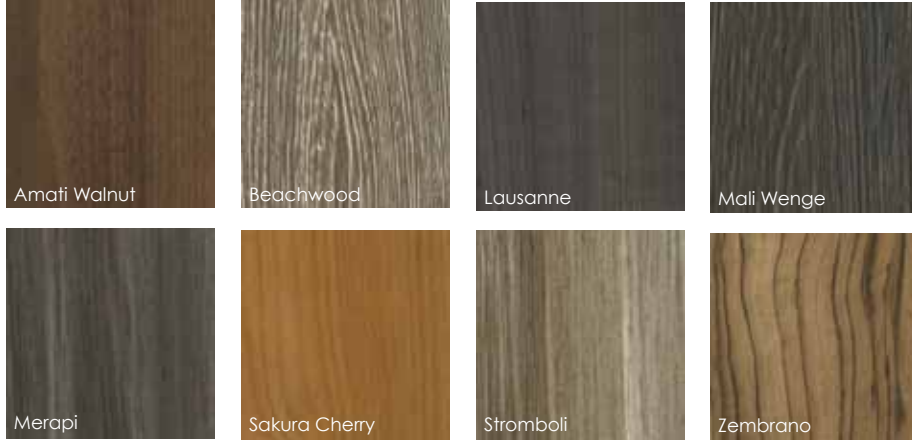

texture pattern finish options

Bench textures are available in all of our finish options. The following finishes are just a sample of what we have available. For a complete catalog of finishes, visit soelbergi.com.

wood grains