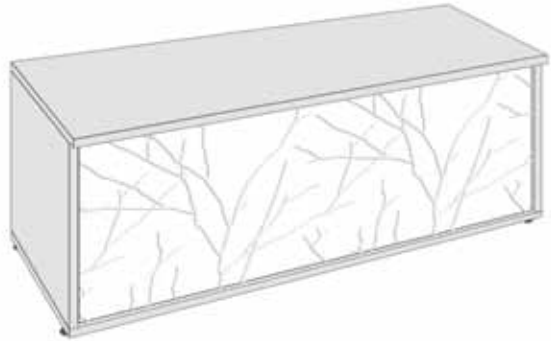

## textured benches

---

Sit down, relax and be inspired by Textured Benches by Soelberg Industries.

Ideal to create a place of gathering in your lobby, breakroom, cafe or living space. Textured Benches serve multiple purposes, from seating to storage or simply to add another layer of texture and design. Textured Bench cases are constructed using high quality MDF core and 3D laminate surfacing. Textured faces are manufactured using MDF or baltic birch core depending on the texture chosen. Each bench comes assembled with 1" height adjustable glides for leveling. We offer a variety of textures and finishes to make your bench uniquely yours.

### textured bench one

This style has a fixed top and is just for seating. There is texture on just the front of this model. The back side of this model matches the sides and top.

### textured bench two

This style has a fixed top and is just for seating. There is texture on the front and back side of this model. It is ideal for open seating where the bench can be approached from all sides.