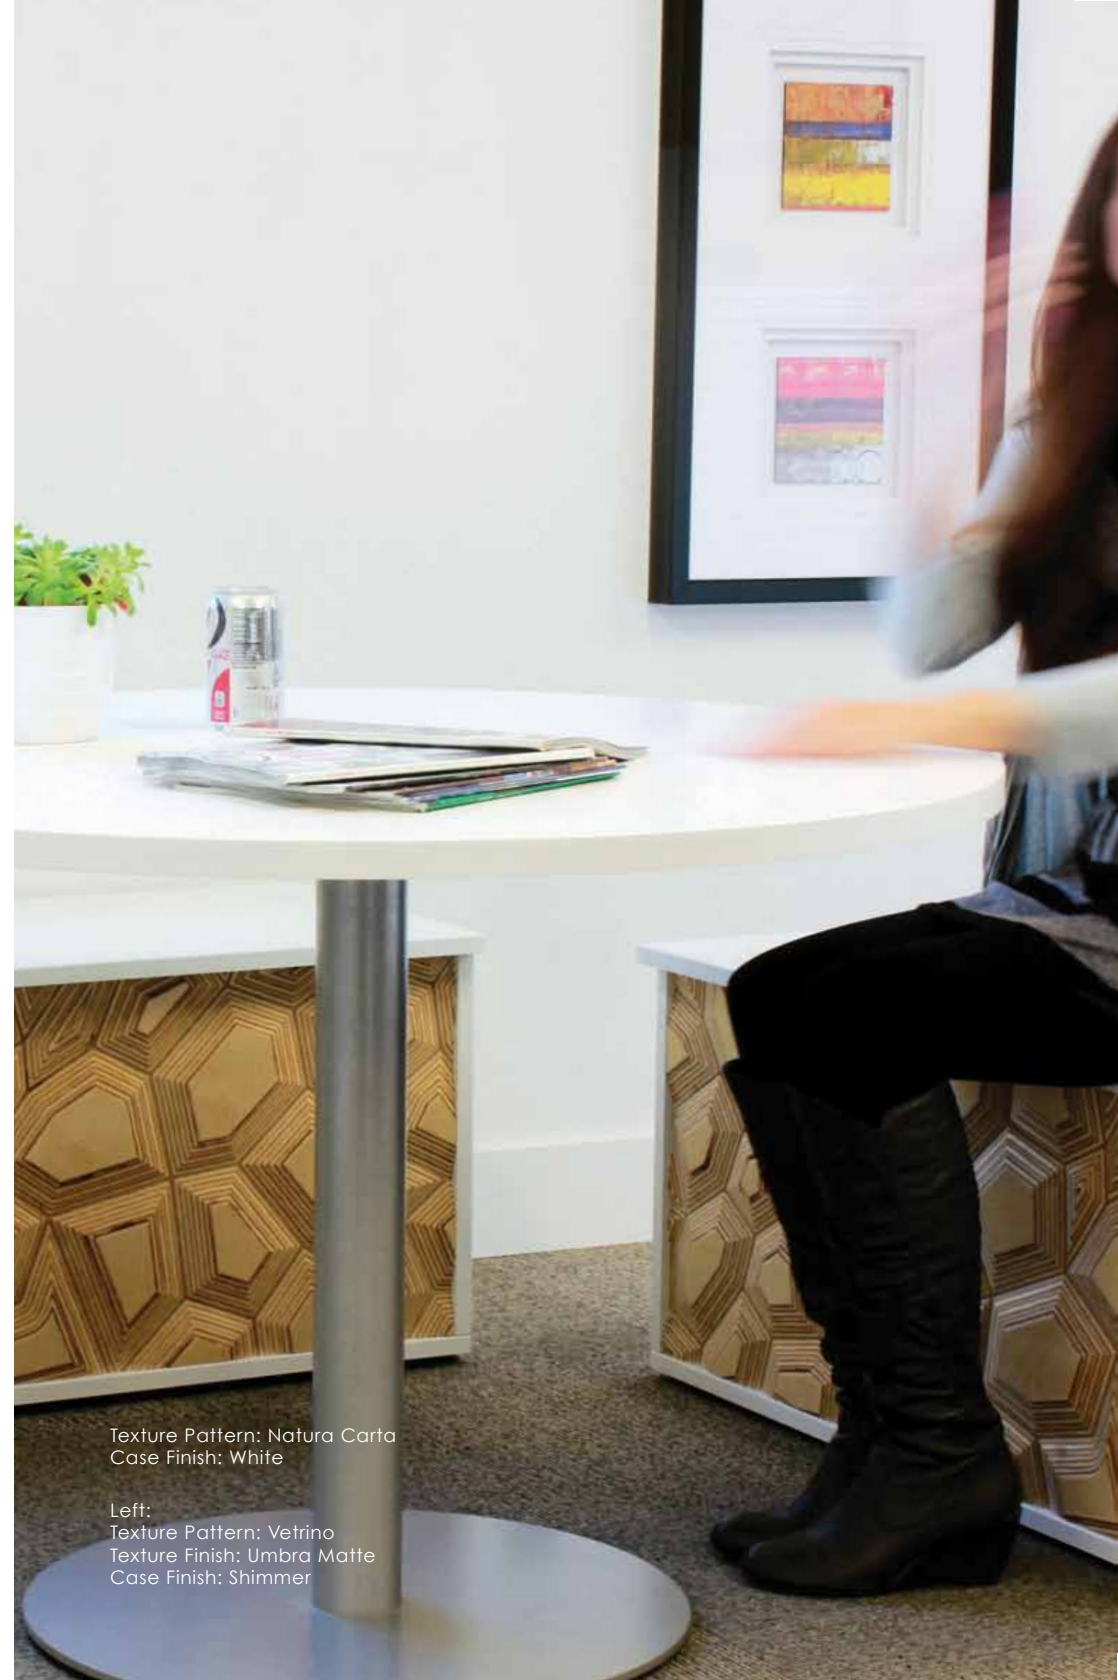

Texture Pattern: Natura Carta
Case Finish: White

Left:
Texture Pattern: Vetrino
Texture Finish: Umbra Matte
Case Finish: Shimmer