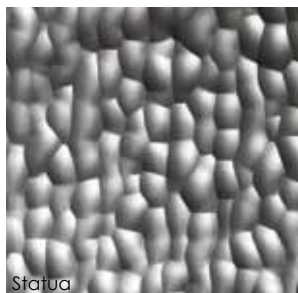

## texture pattern options

Textured Benches are available in all of our texture patterns, including our Natura collection. The following patterns are just a sample of what we offer. For a complete catalog of patterns, visit [soelbergi.com](http://soelbergi.com).

Striscia

Lumaca

Cerchi

Flusso

Turbine

Verme

Carta

Bambu

Vetrino

Statua

Pioggia

Oceano

Texture Pattern: Scalpello  
Texture Finish: White  
Case Finish: Boardwalk