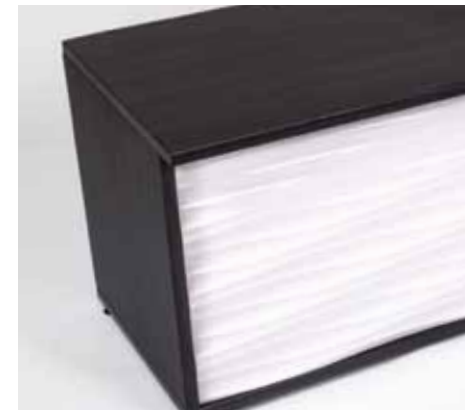

Texture Pattern: Onda 2
Texture Finish: White
Case Finish: Portuna Dark